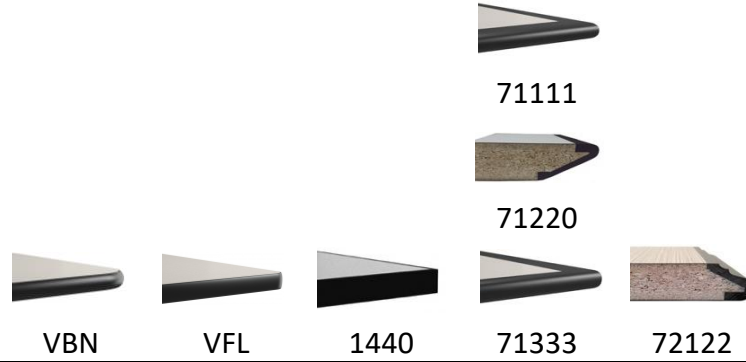

Shelby Williams®

EDGE COLORS

949 White	●	●			
10 Almond			●		
50 Silver		●	●		
12 Light Grey	●	●	●	●	
P3 Dusk		●	●	●	
41 Bark			●	●	
23 Dark Grey		●	●	●	
42 Graphite		●	●	●	
2 Brown	●				
1 Black	●	●	●	●	
WG1 Natural Maple		●			
Warm Walnut WG					●
French Roast WG					●
Sweet Maple WG					●

PVC Coordinates & Matches

WA Platinum			●		
Formica Danish Maple			●		
WA Kingswood Walnut			●		
WA Sap Walnut			●		
WA French Pear			●		
Formica Walnut Riftwood			●		
Formica Black Riftwood			●		
WA Manitoba Maple			●		
Multiplex 592E (plywood)			●		
Rehau C400051 Shadow			●		
Rehau C40086 Nubian Brown			●		