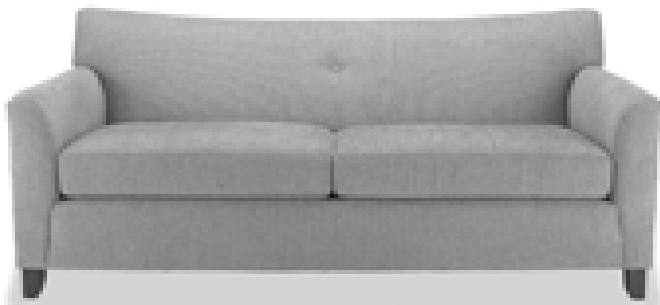

Shelby Williams®

Public Space

7090-2

7090

7086-2

7086

Dining Chairs and Barstools

4363-2

M512

Salisbury

Menlo Park

M592

Banquettes & Sofas

U500 Sofa

U580 Sofa

Shelby Williams®

Public Space

Community Table

Table is Standard with:
Laminate Top and Power Outlets,
Optional Granite Top available.

1900 Base/18110 Top

4300 Base/38100 Top

200 Base/24055 Top