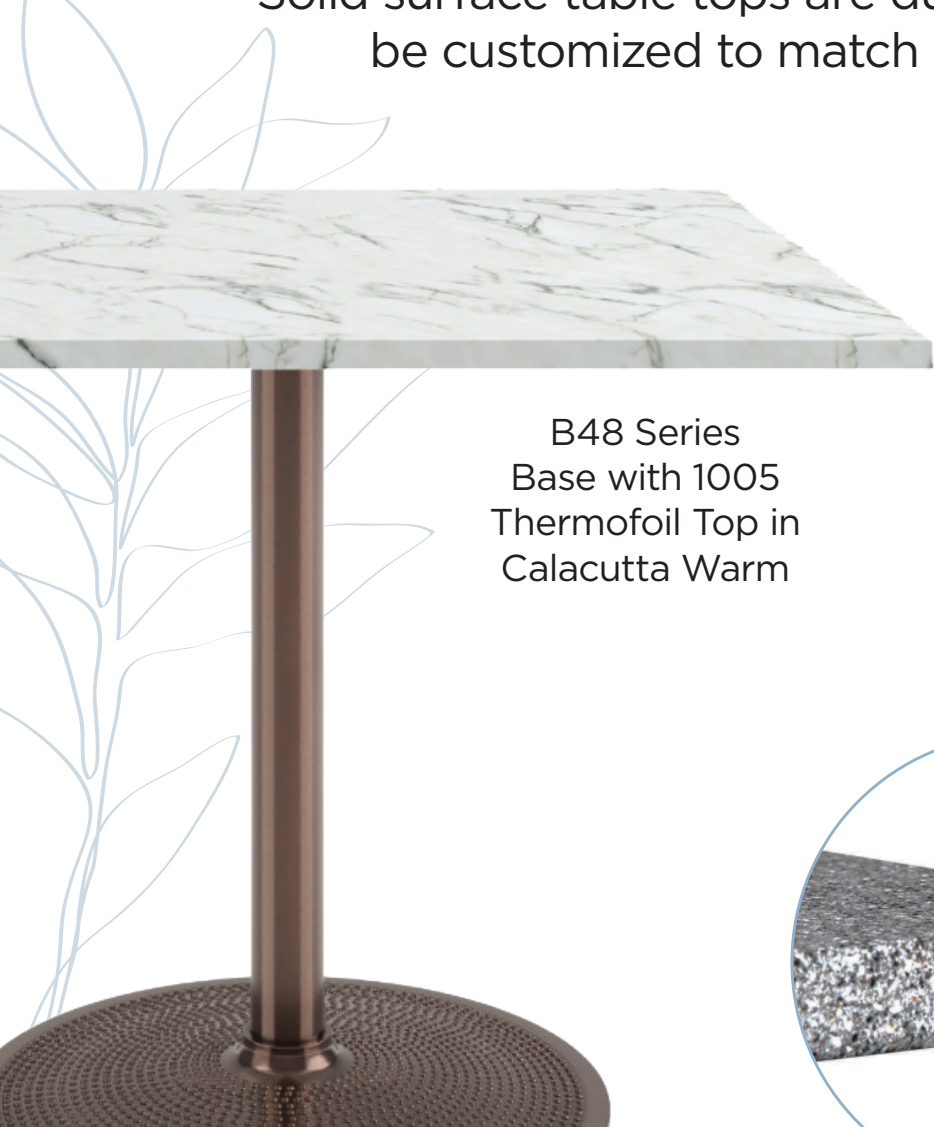

Biophilic Table Designs

Biophilic design incorporates natural elements, materials, and patterns to boost health, well-being, and productivity. The approach can take many forms—such as integrating plants into the environment, using natural materials like wood or stone, or incorporating natural patterns and textures. The design can be applied to a range of spaces, including offices, healthcare facilities, schools, and public spaces.

The Benefits of Biophilia

This rising design trend can help you attract and retain talent! Studies show that incorporating nature into a design offers health benefits to those in the space.

Encourages creativity and productivity

Improves mental well-being

Feel healthier

Creates a positive environment

Specialty Tables

Incorporate the benefits of biophilia with a variety of customizable wood table top options.

High Traffic Use

Wood edge tops with laminate insets are perfect for areas that see heavy use.

AVAILABLE IN A VARIETY OF WOOD GRAIN EDGE COLORS

LAMINATE OPTIONS AVAILABLE IN A VARIETY OF BIOPHILIC DESIGNS

WOOD GRAIN

STONE

BOTANICALS

Stone Tops

Solid surface table tops are durable, easy to clean, and can be customized to match or include natural stone.