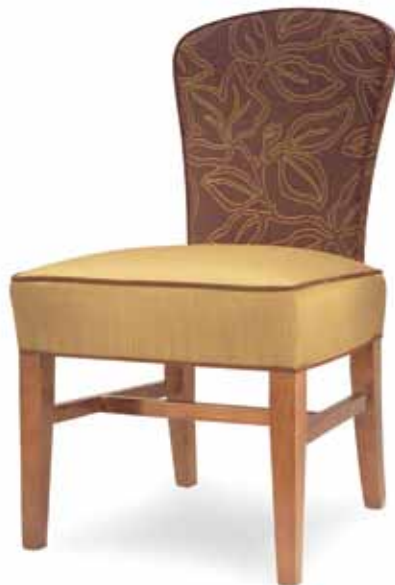

3170
36.25H x 20.5W x 23.75D
19.5SH x 18SD
Yards: 2.16

3170-2
46.75H x 19.75W x 23D
31SH x 17.5SD
Yards: 2

3172
43H x 18W x 24D
20SH x 17.5SD
Yards: 1.2
Seat: Spring

3171
36.25H x 20.5W x 23.75D
19.5SH x 18SD
Yards: 2.16

3171-2
46.75H x 19.75W x 23D
31SH x 17.5SD
Yards: 2

Seat: Spring

3171